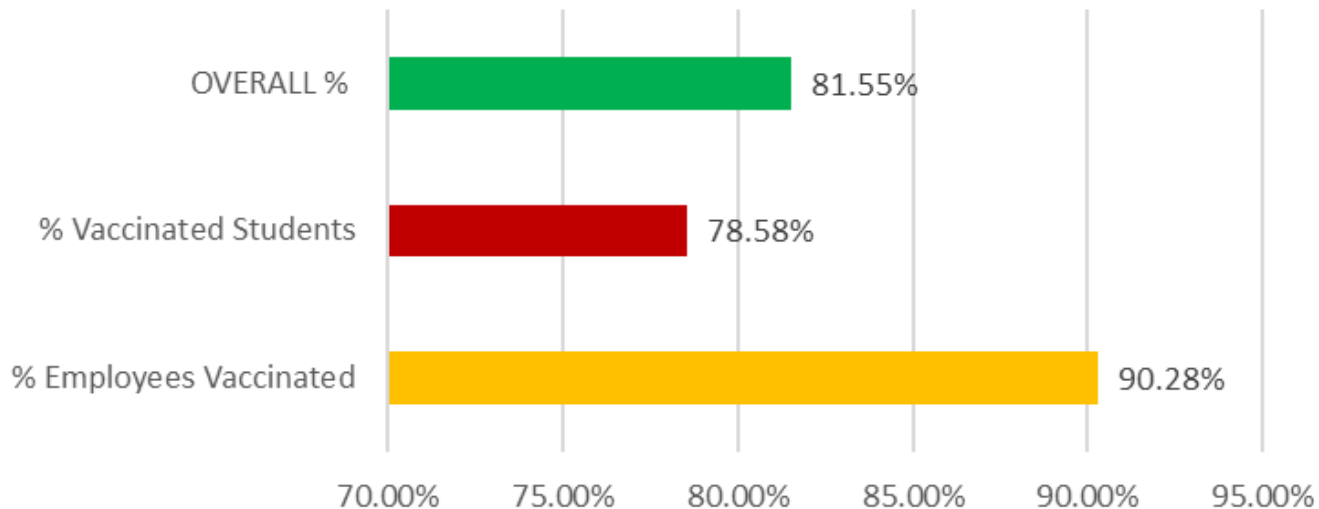

Campus Vaccination Rate

	% Employees Vaccinated	% Vaccinated Students	OVERALL %
■ 9/3/2021	90.28%	78.58%	81.55%